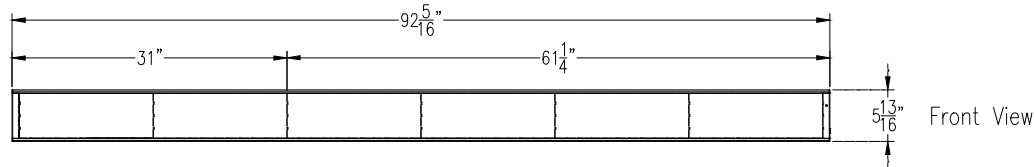

32 X 480 P4 FRONT SERVICE

-- ELECTRICAL REQUIREMENTS: 120VAC-220VAC/SINGLE PHASE MANUALLY SWITCHED @ 120 VAC INDOOR - 55 WATTS WEIGHT : 12.5 LBS

SPECIFICATIONS:

- PIXEL PITCH : .16" (4MM)
- COLOR: RGB (FULL COLOR)
- CHARACTER HEIGHT: 5.06 INCH (32H)
- POWER INPUT: POWER CORD
- DATA: XPICO WIFI OR ETHERNET
- CHASSIS METAL & FINISH: ALUMINIUM WITH EXTRUDED BLACK POWDER COAT
- SIGN MOUNTING: WALL MOUNT OR CEILING MOUNT

32 X 576 P4 FRONT SERVICE

-- ELECTRICAL REQUIREMENTS: 120VAC-220VAC/SINGLE PHASE MANUALLY SWITCHED @ 120 VAC INDOOR - 66 WATTS WEIGHT : 16 LBS

32 X 768 P4 FRONT SERVICE

-- ELECTRICAL REQUIREMENTS: 120VAC-220VAC/SINGLE PHASE MANUALLY SWITCHED @ 120 VAC INDOOR - 88 WATTS WEIGHT : 22 LBS