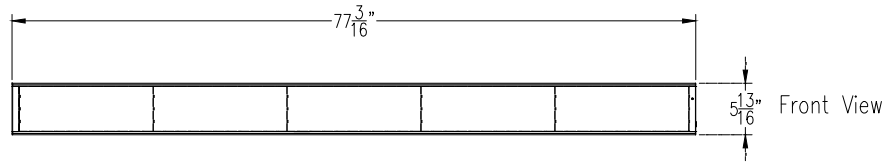

32 X 480 P4 FRONT SERVICE

-- ELECTRICAL REQUIREMENTS: 120VAC-220VAC/SINGLE PHASE MANUALLY SWITCHED @ 120 VAC INDOOR - 55 WATTS WEIGHT : 12.5 LBS

SPECIFICATIONS:

- PIXEL PITCH : .16" (4MM)
- COLOR: RGB (FULL COLOR)
- CHARACTER HEIGHT: 5.06 INCH (32H)
- POWER INPUT: POWER CORD
- DATA: XPICO WIFI OR ETHERNET
- CHASSIS METAL & FINISH: ALUMINIUM WITH EXTRUDED BLACK POWDER COAT
- SIGN MOUNTING: WALL MOUNT OR CEILING MOUNT