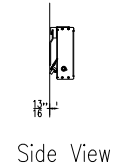

32 X 480 P4 FRONT SERVICE

-- ELECTRICAL REQUIREMENTS: 120VAC-220VAC/SINGLE PHASE MANUALLY SWITCHED @ 120 VAC INDOOR - 55 WATTS WEIGHT : 12.5 LBS

SPECIFICATIONS:

- PIXEL PITCH : .16" (4MM)
- COLOR: RGB (FULL COLOR)
- CHARACTER HEIGHT: 5.06 INCH (32H)
- POWER INPUT: POWER CORD
- DATA: XPICO WIFI OR ETHERNET
- CHASSIS METAL & FINISH: ALUMINIUM WITH EXTRUDED BLACK POWDER COAT
- SIGN MOUNTING: WALL MOUNT OR CEILING MOUNT

32 X 576 P4 FRONT SERVICE

-- ELECTRICAL REQUIREMENTS: 120VAC-220VAC/SINGLE PHASE MANUALLY SWITCHED @ 120 VAC INDOOR - 66 WATTS WEIGHT : 16 LBS

32 X 768 P4 FRONT SERVICE

-- ELECTRICAL REQUIREMENTS: 120VAC-220VAC/SINGLE PHASE MANUALLY SWITCHED @ 120 VAC INDOOR - 88 WATTS WEIGHT : 22 LBS