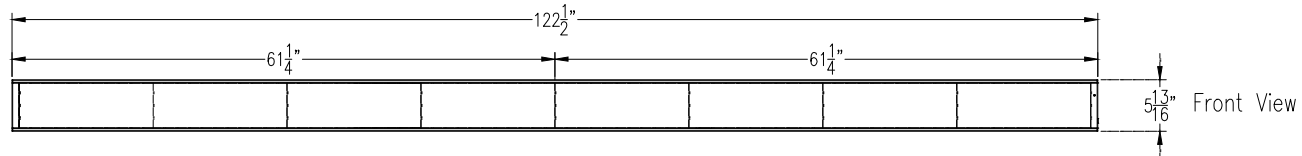

32 X 480 P4 FRONT SERVICE

-- ELECTRICAL REQUIREMENTS: 120VAC-220VAC/SINGLE PHASE MANUALLY SWITCHED @ 120 VAC INDOOR - 55 WATTS WEIGHT : 12.5 LBS

SPECIFICATIONS:

- PIXEL PITCH : .16" (4MM)
- COLOR: RGB (FULL COLOR)
- CHARACTER HEIGHT: 5.06 INCH (32H)
- POWER INPUT: POWER CORD
- DATA: XPICO WIFI OR ETHERNET
- CHASSIS METAL & FINISH: ALUMINIUM WITH EXTRUDED BLACK POWDER COAT
- SIGN MOUNTING: WALL MOUNT OR CEILING MOUNT

32 X 576 P4 FRONT SERVICE

-- ELECTRICAL REQUIREMENTS: 120VAC-220VAC/SINGLE PHASE MANUALLY SWITCHED @ 120 VAC INDOOR - 66 WATTS WEIGHT : 16 LBS

32 X 768 P4 FRONT SERVICE

-- ELECTRICAL REQUIREMENTS: 120VAC-220VAC/SINGLE PHASE MANUALLY SWITCHED @ 120 VAC INDOOR - 88 WATTS WEIGHT : 22 LBS