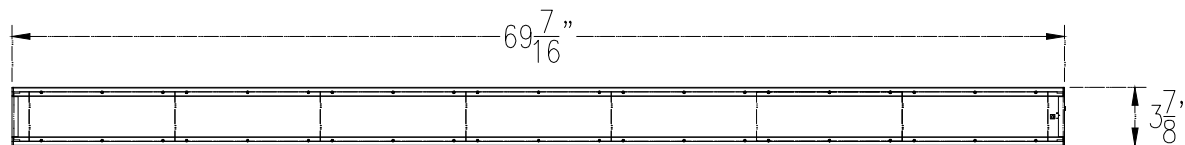

## 7 X 160 7.62MM

Front View

- ELECTRICAL REQUIREMENTS: 120VAC-220VAC/SINGLE PHASE MANUALLY SWITCHED © 120 VAC INDOOR - 42 WATTS- WEIGHT : 6.6 LBS

## 7 X 192 7.62MM

Front View

- ELECTRICAL REQUIREMENTS: 120VAC-220VAC/SINGLE PHASE MANUALLY SWITCHED © 120 VAC INDOOR - 48 WATTS- WEIGHT : 8 LBS

## 7 X 224 7.62MM

Front View

- ELECTRICAL REQUIREMENTS: 120VAC-220VAC/SINGLE PHASE MANUALLY SWITCHED © 120 VAC INDOOR - 56 WATTS- WEIGHT : 9.5 LBS

### SPECIFICATIONS:

- PIXEL PITCH : .3" (7.6mm)
- COLOR: RGB (FULL COLOR)
- CHARACTER HEIGHT: 2.1 INCH (7H)
- POWER INPUT: POWER CORD
- DATA: XPICO WIFI OR ETHERNET
- CHASSIS METAL & FINISH: ALUMINIUM WITH EXTRUDED BLACK POWDER COAT
- SIGN MOUNTING: WALL MOUNT OR CEILING MOUNT