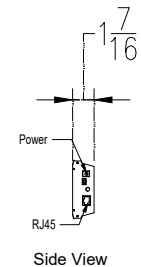

## 7 X 224 7.62MM

Front View

- ELECTRICAL REQUIREMENTS: 120VAC-220VAC/SINGLE PHASE MANUALLY SWITCHED © 120 VAC INDOOR - 56 WATTS- WEIGHT : 9.5 LBS

### SPECIFICATIONS:

- PIXEL PITCH : .3" (7.6mm)
- COLOR: RGB (FULL COLOR)
- CHARACTER HEIGHT: 2.1 INCH (7H)
- POWER INPUT: POWER CORD
- DATA: XPICO WIFI OR ETHERNET
- CHASSIS METAL & FINISH: ALUMINIUM WITH EXTRUDED BLACK POWDER COAT
- SIGN MOUNTING: WALL MOUNT OR CEILING MOUNT