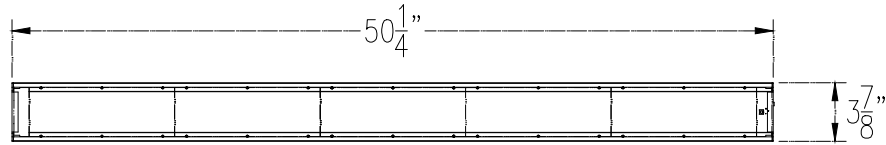

## 7 X 160 7.62MM

Front View

- ELECTRICAL REQUIREMENTS: 120VAC-220VAC/SINGLE PHASE MANUALLY SWITCHED © 120 VAC INDOOR - 42 WATTS- WEIGHT : 6.6 LBS

## 7 X 192 7.62MM

Front View

- ELECTRICAL REQUIREMENTS: 120VAC-220VAC/SINGLE PHASE MANUALLY SWITCHED © 120 VAC INDOOR - 48 WATTS- WEIGHT : 8 LBS

## 7 X 224 7.62MM

Front View

- ELECTRICAL REQUIREMENTS: 120VAC-220VAC/SINGLE PHASE MANUALLY SWITCHED © 120 VAC INDOOR - 56 WATTS- WEIGHT : 9.5 LBS

### SPECIFICATIONS:

- PIXEL PITCH : .3" (7.6mm)
- COLOR: RGB (FULL COLOR)
- CHARACTER HEIGHT: 2.1 INCH (7H)
- POWER INPUT: POWER CORD
- DATA: XPICO WIFI OR ETHERNET
- CHASSIS METAL & FINISH: ALUMINIUM WITH EXTRUDED BLACK POWDER COAT
- SIGN MOUNTING: WALL MOUNT OR CEILING MOUNT