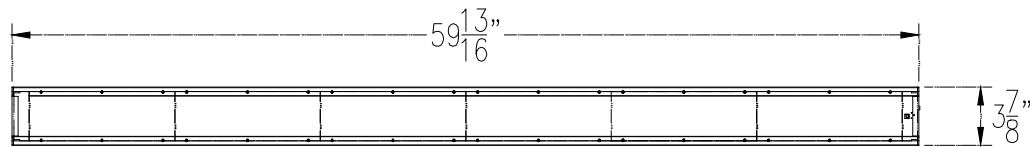

## 7 X 160 7.62MM

Front View

- ELECTRICAL REQUIREMENTS: 120VAC-220VAC/SINGLE PHASE MANUALLY SWITCHED © 120 VAC INDOOR - 42 WATTS- WEIGHT : 6.6 LBS

## 7 X 192 7.62MM

Front View

- ELECTRICAL REQUIREMENTS: 120VAC-220VAC/SINGLE PHASE MANUALLY SWITCHED © 120 VAC INDOOR - 48 WATTS- WEIGHT : 8 LBS

## 7 X 224 7.62MM

Front View

- ELECTRICAL REQUIREMENTS: 120VAC-220VAC/SINGLE PHASE MANUALLY SWITCHED © 120 VAC INDOOR - 56 WATTS- WEIGHT : 9.5 LBS

### SPECIFICATIONS:

- PIXEL PITCH : .3" (7.6mm)
- COLOR: RGB (FULL COLOR)
- CHARACTER HEIGHT: 2.1 INCH (7H)
- POWER INPUT: POWER CORD
- DATA: XPICO WIFI OR ETHERNET
- CHASSIS METAL & FINISH: ALUMINIUM WITH EXTRUDED BLACK POWDER COAT
- SIGN MOUNTING: WALL MOUNT OR CEILING MOUNT